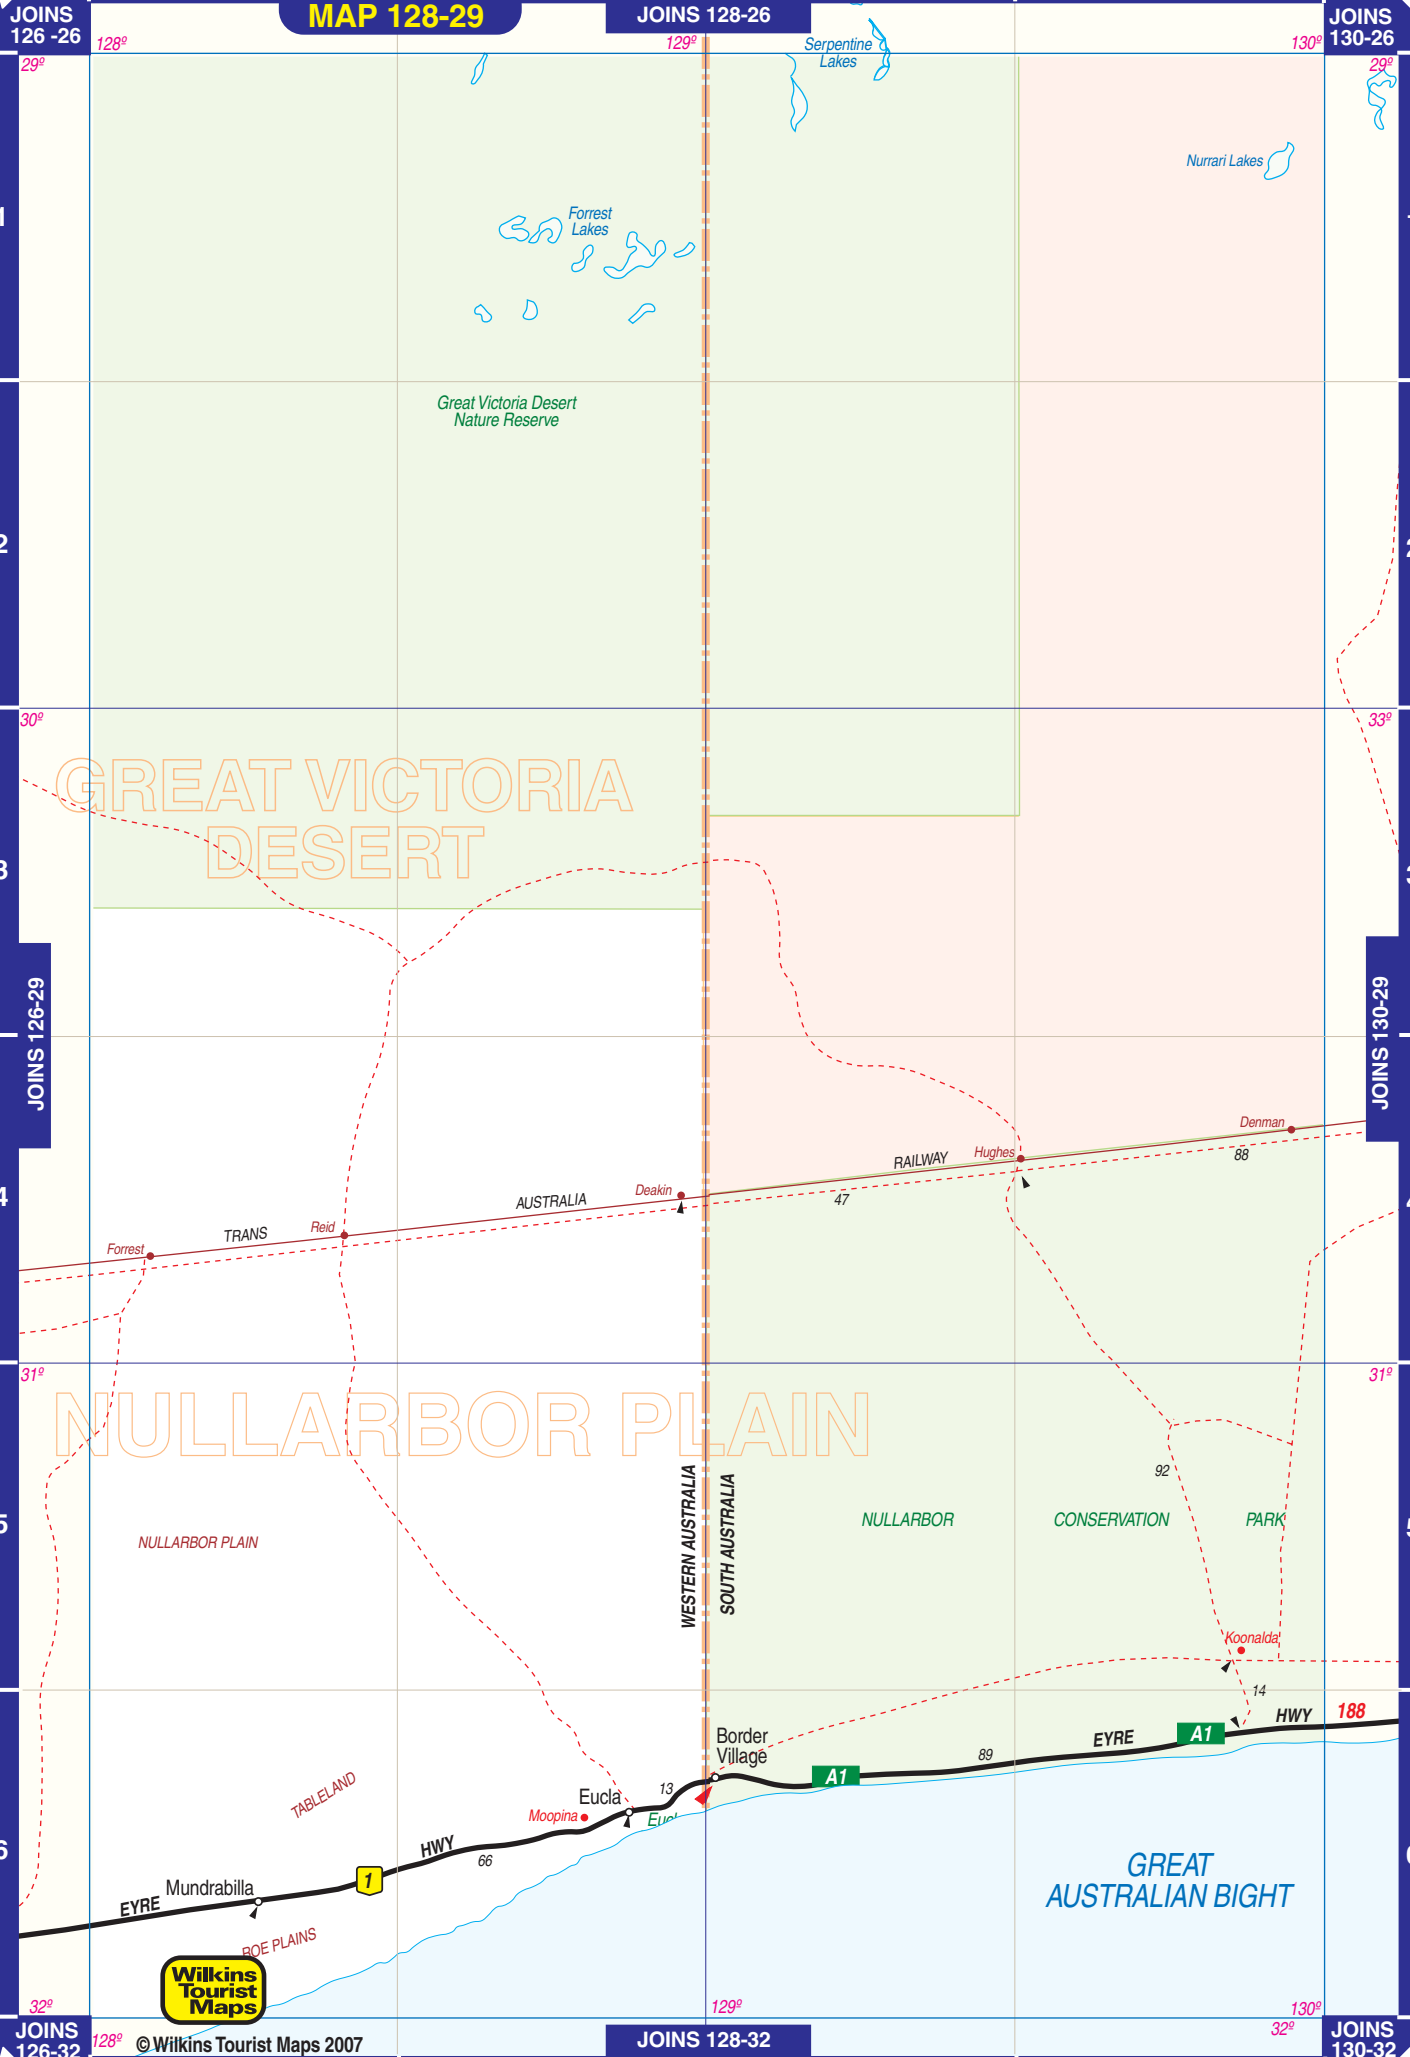

MAP 128-29

GREAT VICTORIA DESERT

NULLARBOR PLAIN

NULLARBOR PLAIN

NULLARBOR

CONSERVATION

PARK

GREAT AUSTRALIAN BIGHT