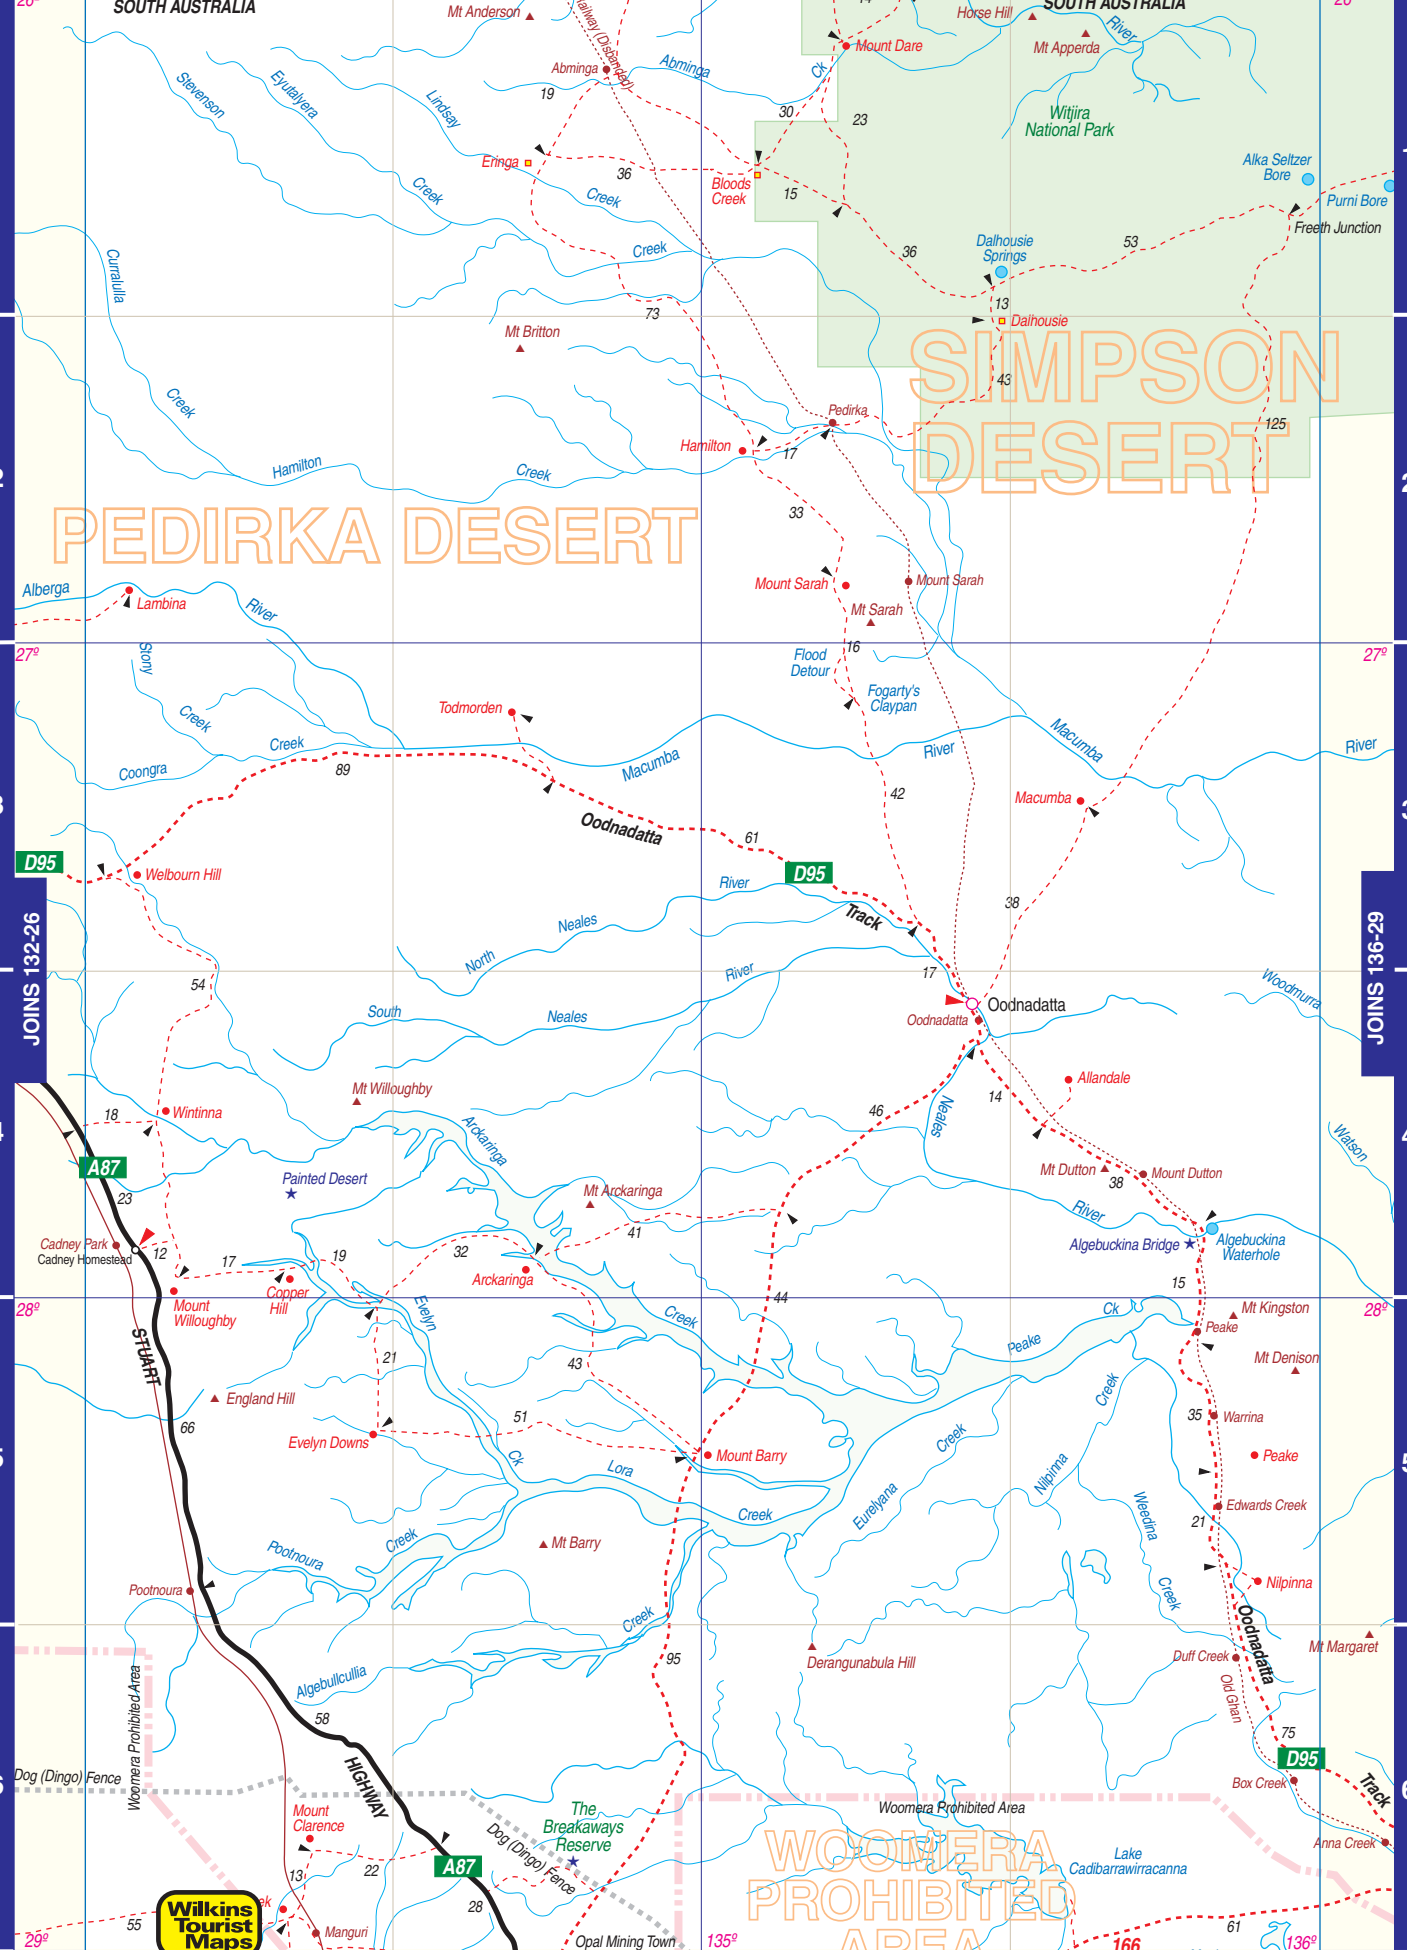

MAP 134-26

JOINS 132-23

JOINS 134-23

JOINS 136-23

NORTHERN TERRITORY SOUTH AUSTRALIA NORTHERN TERRITORY SOUTH AUSTRALIA

© Wilkins Tourist Maps 2007

www.wilmap.com.au

JOINS 132-29

JOINS 134-29

JOINS 136-29

A B C D